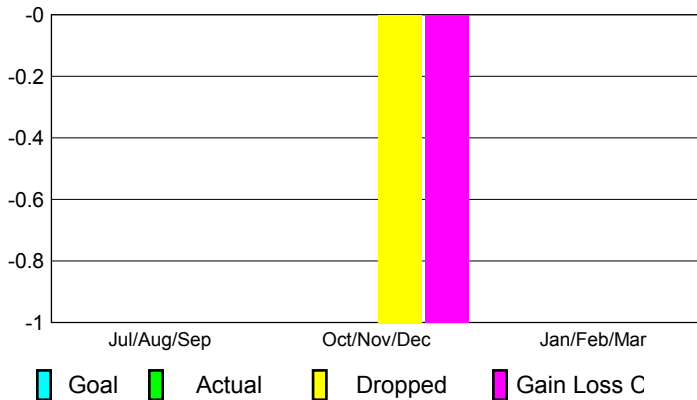

2012-2013 GMT Reports for District (or Undistricted) **District LB 4**

GMT: Ricardo Shoiti Komatsu

Location: BRAZIL

GMT CA: 3

CLUBS

Club Results
2012-2013

Clubs
2011-2012

Month	New Club Goal	Actual New Clubs	Actual Dropped Clubs	Gain/Loss of Clubs	Gain/Loss of Clubs
Jul/Aug/Sep		0	0	0	0
Oct/Nov/Dec		0	-1	-1	0
Jan/Feb/Mar					1
Totals		0	-1	-1	1

Club Results 2012-2013

Goal, New, Dropped, Gain/Loss

Comparison of Club Gain/Loss

Current Year Compared to the Previous Year

YTD Status Quo Clubs 2012-2013

Status Quo Clubs Compared to Status Quo Members

MEMBERSHIP