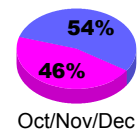

Membership Results
2012-2013

Membership
2011-2012

Month	Net Memb Goal	Actual New Memb	Actual Dropped Memb	Gain/Loss of Memb	Gain/Loss of Memb
Jul/Aug/Sep		56	-26	30	-39
Oct/Nov/Dec		31	-58	-27	-42
Jan/Feb/Mar					33
Totals		87	-84	3	-48

Membership Results 2012-2013

Goal, New, Dropped, Gain/Loss

Comparison of Membership Gain/Loss

Current Year Compared to the Previous Year

Gender Comparison 2012-2013

Jan/Feb/Mar

Male

Female