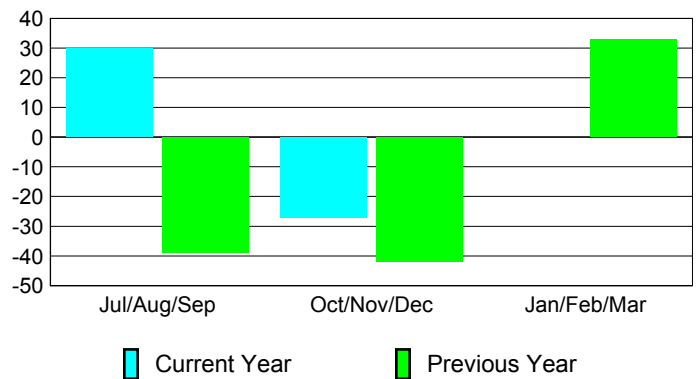

Membership Results
2012-2013

Membership
2011-2012

Month	Net Memb Goal	Actual New Memb	Actual Dropped Memb	Gain/Loss of Memb	Gain/Loss of Memb
Jul/Aug/Sep		56	-26	30	-39
Oct/Nov/Dec		31	-58	-27	-42
Jan/Feb/Mar					33
Totals		87	-84	3	-48

Membership Results 2012-2013

Goal, New, Dropped, Gain/Loss

Comparison of Membership Gain/Loss

Current Year Compared to the Previous Year

Gender Comparison 2012-2013

Jan/Feb/Mar

Male

Female