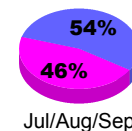

Membership Results
2012-2013

Membership
2011-2012

Month	Net Memb Goal	Actual New Memb	Actual Dropped Memb	Gain/Loss of Memb	Gain/Loss of Memb
Jul/Aug/Sep		56	-26	30	-39
Oct/Nov/Dec		31	-58	-27	-42
Jan/Feb/Mar					33
Totals		87	-84	3	-48

Membership Results 2012-2013

Goal, New, Dropped, Gain/Loss

Comparison of Membership Gain/Loss

Current Year Compared to the Previous Year

Gender Comparison 2012-2013

Jan/Feb/Mar

Male

Female