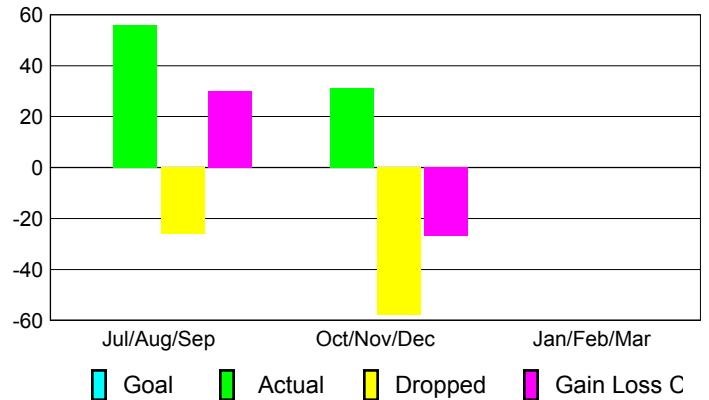

Membership Results 2012-2013

Goal, New, Dropped, Gain/Loss

Comparison of Membership Gain/Loss

Current Year Compared to the Previous Year